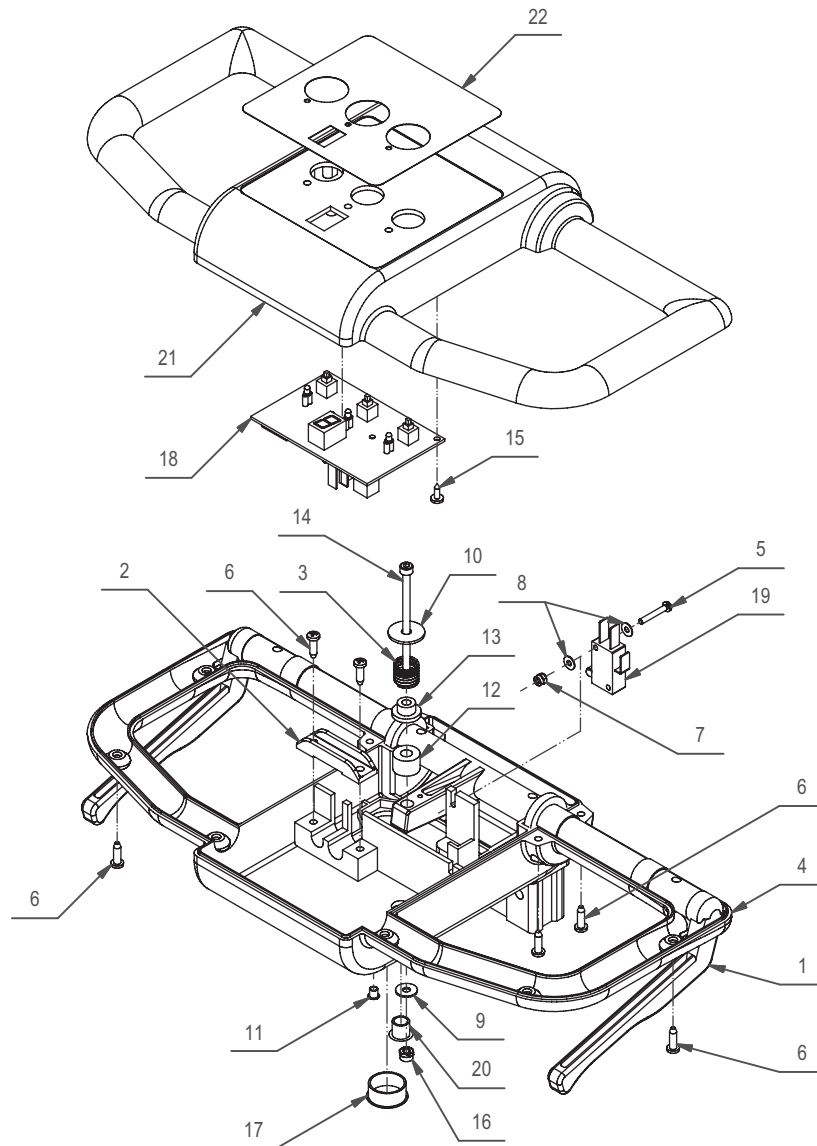

## SQUEEGEE ASSEMBLY

REF	PART NO.	DESCRIPTION	QTY	REF	PART NO.	DESCRIPTION	QTY
1	GB14-14-212936	BUSHING	3	10	GB14-421733	WING NUT	6
2	213231	SQUEEGEE BODY	1	11	421930	SCREW	2
3	407667	SCREW	2	12	GB14-421931	SCREW	2
4	408905	DOWEL	2	13	GB14-422112	OPENING	1
5	GB14-409157	WASHER	5	14	GB14-422113	O-RING	1
6	GB14-420648	FRONT RUBBER	1	15	GB14-423193	BLADE	1
7	GB14-420649	REAR RUBBER	1	16	GB14-423263	BLADE	1
8	GB14-421080	SCREW	3	17	424040	SCREW	2
9	GB14-421101	WHEEL	3		213157	SQUEEGEE ASSEMBLY	1

## SQUEEGEE CONTROL ASSEMBLY

REF	PART NO.	DESCRIPTION	QTY	REF	PART NO.	DESCRIPTION	QTY
1	213690	ARM	1	8	409162	WASHER	1
2	213691	SUPPORT	1	9	409382	SPLIT PIN	1
3	213723	SUPPORT	1	10	410225	KNOB	2
4	408517	SCREW	1	11	414689	SPACER	1
5	408651	SCREW	2	12	416781	LOCK NUT	1
6	409082	LOCK NUT	2	13	GB14-420695	CABLE	1
7	409156	WASHER	2	14	421730	SPRING	1

# HANDLE BAR ASSEMBLY

REF	PART NO.	DESCRIPTION	QTY	REF	PART NO.	DESCRIPTION	QTY
1	212367	ROD	1	9	408670	SCREW	4
2	212369	TIE ROD	1	10	408798	SCREW	2
3	212370	PIN	1	11	408802	SCREW	2
4	212371	PIPE	1	12	408965	SCREW	1
5	213171	JOINT	1	13	409082	LOCK NUT	5
5.1	416497	LEFT SUPPORT	1	14	409085	LOCK NUT	4
5.2	204457	PIN	1	15	409156	WASHER	1
5.3	416727	SPRING	1	16	410265	KNOB	1
5.4	416774	O-RING	2	17	415805	SCREW	2
5.5	416698	SCREW	1	18	415855	SCREW	2
5.6	409180	WASHER	1	19	416820	FAIRLEAD	1
5.7	212971	JOINT	1	20	420608	SUPPORT	2
5.8	416499	RIGHT SUPPORT	1	21	GB14-423322	COVER	1
5.9	409085	LOCK NUT	1	22	GB14-423323	LEVER	1
6	214261	STEERING WHEEL ASSEMBLY	1	23	423840	PLAQUE	1
7	GB14-407644	SCREW	1	24	423847	SPACER	1
8	407661	SCREW	1				

## ELECTRONIC CONTROL ASSEMBLY

REF	PART NO.	DESCRIPTION	QTY	REF	PART NO.	DESCRIPTION	QTY
1	407663	SCREW	1	5	GB14-423047	CABLE	1
2	409082	LOCK NUT	1	6	423067	PANEL	1
3	409156	WASHER	1	7	423068	COVER	1
4	421243	RELAY CARD	1				