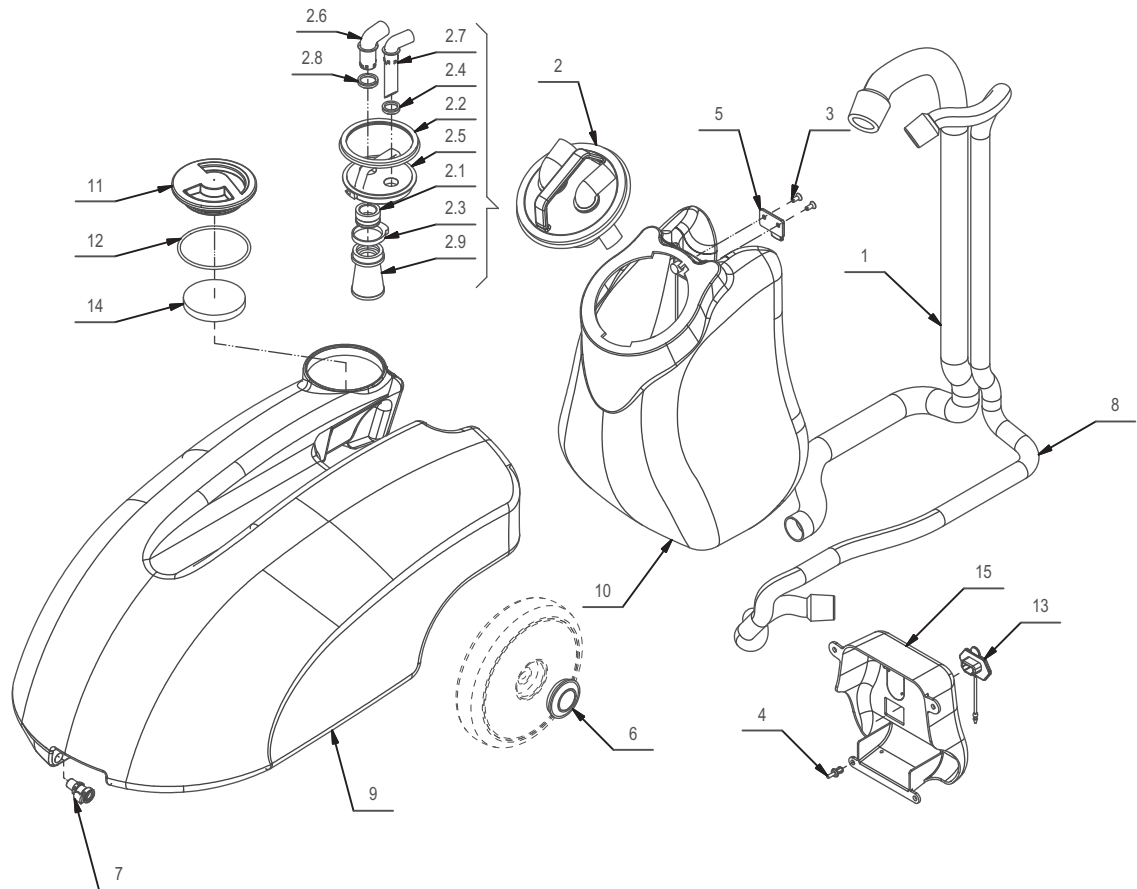

ASSEMBLY TANKS - ACCESSORIES

REF	PART NO.	DESCRIPTION	QTY	REF	PART NO.	DESCRIPTION	QTY
1	213041	SUCTION HOSE	1	4	415952	RIVET	4
2	213190	CAP	1	5	420609	HOOK	2
2.1	212372	SUPPORT	1	6	421675	COVER	2
2.2	405466	GASKET	1	7	421744	FEMALE COUPLING	1
2.3	411988	CLAMP	1	8	421746	PIPE	1
2.4	416771	V-RING	1	9	421933	SOLUTION TANK	1
2.5	420604	CAP	1	10	421935	RECOVERY TANK	1
2.6	420606	FITTING	1	11	422004	CAP	1
2.7	420607	FITTING	1	12	422064	O-RING	1
2.8	421109	V-RING	1	13	422693	PROTECTION	1
2.9	421662	FILTER ASSEMBLY	1	14	423100	FILTER	1
3	408963	SCREW	4	15	423102	COVER	1

1.