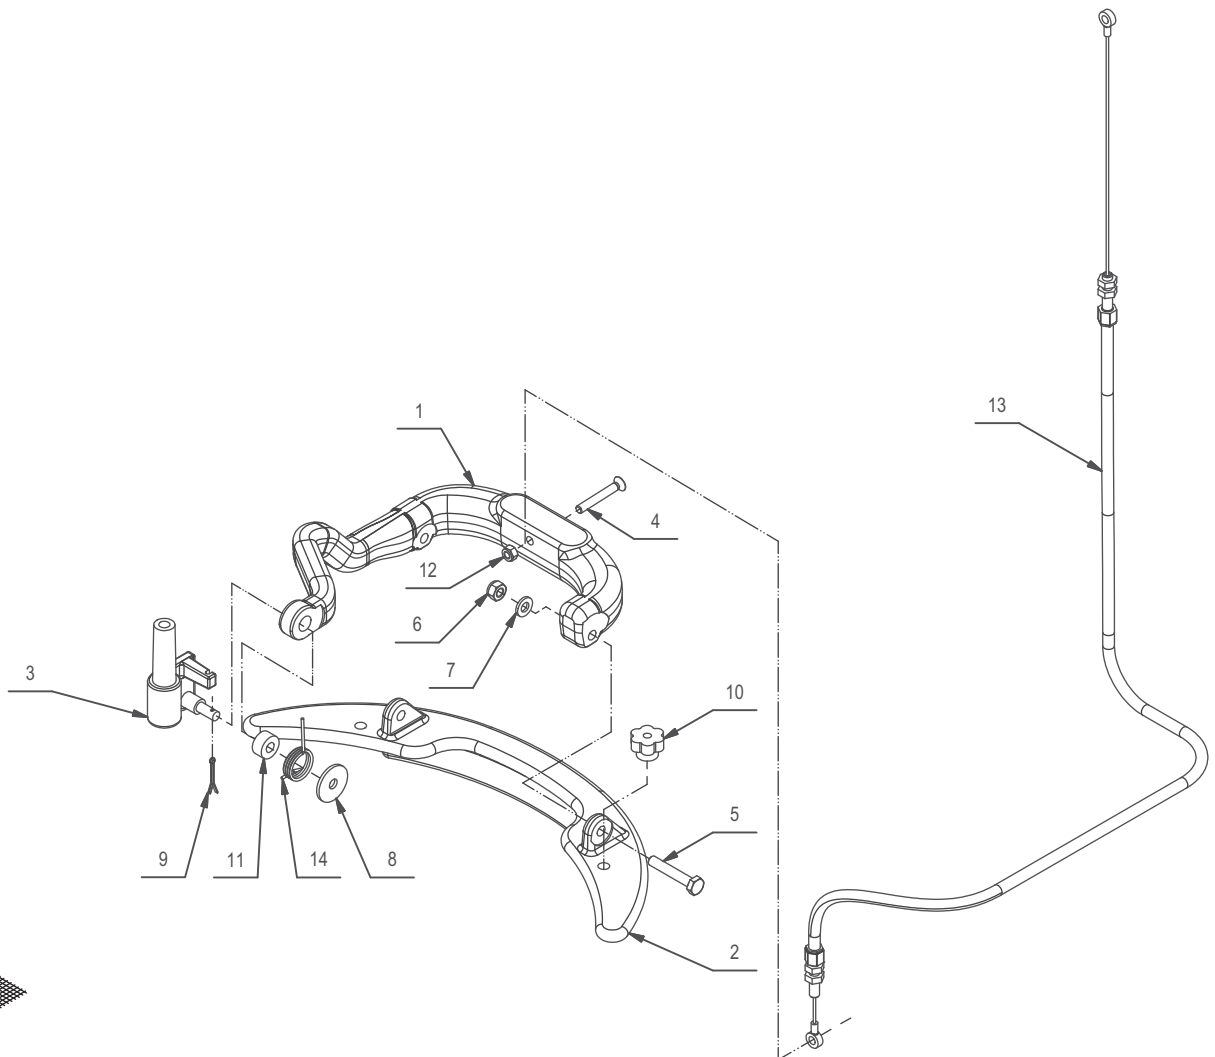

# ASSEMBLY FRAME

REF	PART NO.	DESCRIPTION	QTY	REF	PART NO.	DESCRIPTION	QTY
1	212368	BUSHING	2	23	409192	WASHER	2
2	212373	PIN	1	24	409666	CONNECTOR	2
3	212412	BUSHING	2	25	409683	HANDLE	1
4	213323	PROFILE	1	26	410277	CLAMP	6
5	214124	PLAQUE	1	27	415897	LOCK NUT	8
6	214125	SUPPORT	1	28	416319	RUBBER CAP	2
7	405832	DEADENING	1	29	420585	BATTERY BASE	1
8	407661	SCREW	1	30	420599	PLAQUE	1
9	407665	SCREW	1	31	GB14-420601	COVER	1
10	408674	SCREW	2	32	420672	SUCTION MOTOR	1
11	408690	SCREW	1	33	420674	WHEEL 200X42	2
12	408884	SCREW	2	34	421080	SCREW	2
13	408893	SCREW	2	35	421082	SCREW	2
14	408922	SCREW	8	36	421083	SCREW	4
15	409082	LOCK NUT	3	37	421106	CARBON BRUSH HOLDER	1
16	409085	LOCK NUT	2	38	GB14-421671	BATTERY CHARGER	1
17	409087	LOCK NUT	4	39	422078	SCREW	2
18	409091	LOCK NUT	2	40	422120	BUSHING	2
19	409138	WASHER	4	41	422540	CAP	2
20	409156	WASHER	3	42	422541	HOOK	2
21	409175	WASHER	3	43	423354	FRAME	1
22	409177	WASHER	4	44	423870	DEADENING	1

## SQUEEGEE ASSEMBLY

REF	PART NO.	DESCRIPTION	QTY	REF	PART NO.	DESCRIPTION	QTY
1	GB14-14-212936	BUSHING	3	10	GB14-421733	WING NUT	6
2	213231	SQUEEGEE BODY	1	11	421930	SCREW	2
3	407667	SCREW	2	12	GB14-421931	SCREW	2
4	408905	DOWEL	2	13	GB14-422112	OPENING	1
5	GB14-409157	WASHER	5	14	GB14-422113	O-RING	1
6	GB14-420648	FRONT RUBBER	1	15	GB14-423193	BLADE	1
7	GB14-420649	REAR RUBBER	1	16	GB14-423263	BLADE	1
8	GB14-421080	SCREW	3	17	424040	SCREW	2
9	GB14-421101	WHEEL	3		213157	SQUEEGEE ASSEMBLY	1

## SQUEEGEE CONTROL ASSEMBLY

REF	PART NO.	DESCRIPTION	QTY	REF	PART NO.	DESCRIPTION	QTY
1	213690	ARM	1	8	409162	WASHER	1
2	213691	SUPPORT	1	9	409382	SPLIT PIN	1
3	213723	SUPPORT	1	10	410225	KNOB	2
4	408517	SCREW	1	11	414689	SPACER	1
5	408651	SCREW	2	12	416781	LOCK NUT	1
6	409082	LOCK NUT	2	13	GB14-420695	CABLE	1
7	409156	WASHER	2	14	421730	SPRING	1