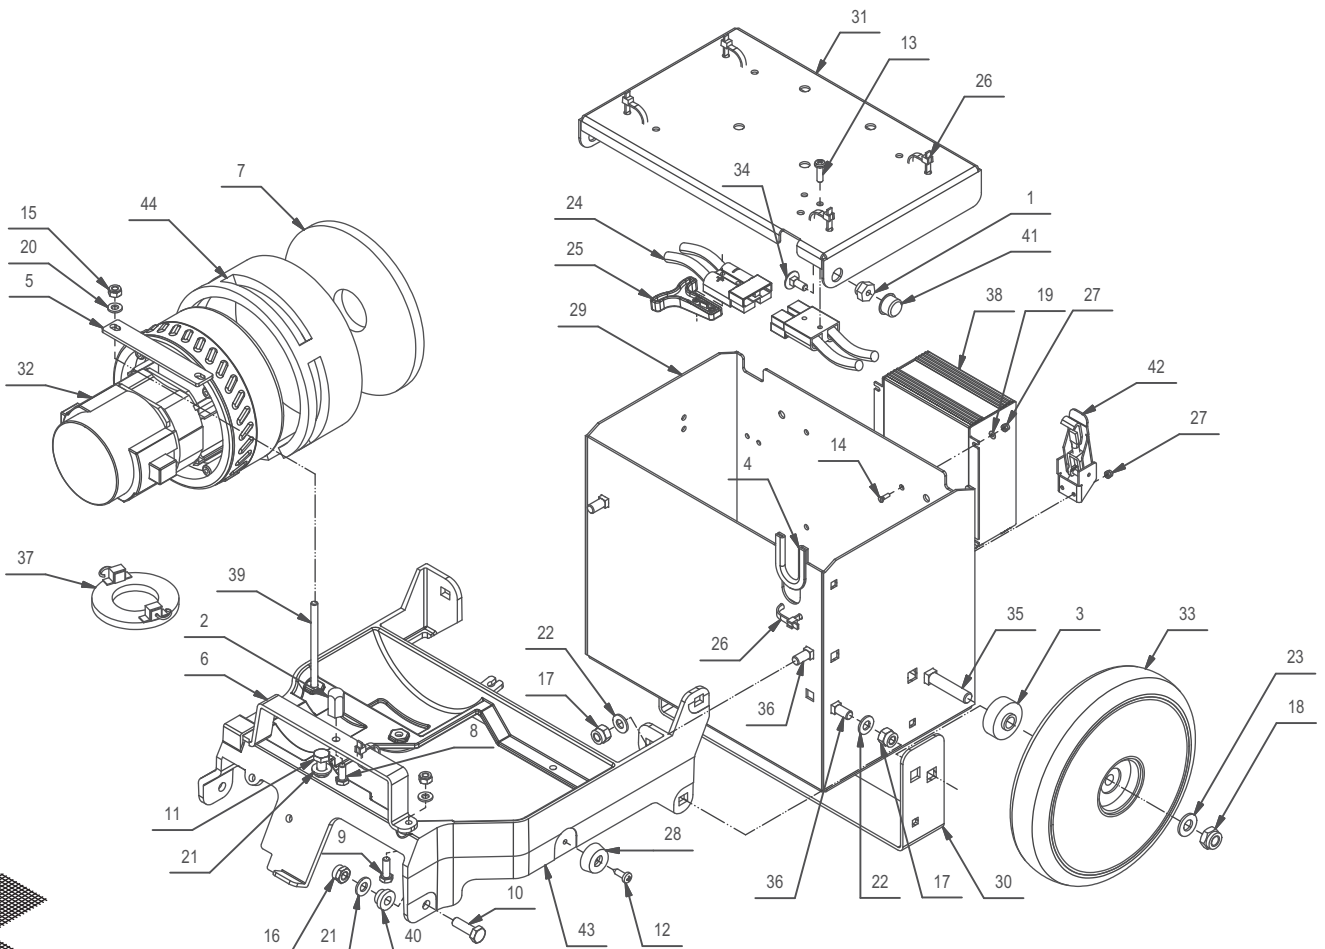

# ASSEMBLY FRAME

REF	PART NO.	DESCRIPTION	QTY	REF	PART NO.	DESCRIPTION	QTY
1	212368	BUSHING	2	23	409192	WASHER	2
2	212373	PIN	1	24	409666	CONNECTOR	2
3	212412	BUSHING	2	25	409683	HANDLE	1
4	213323	PROFILE	1	26	410277	CLAMP	6
5	214124	PLAQUE	1	27	415897	LOCK NUT	8
6	214125	SUPPORT	1	28	416319	RUBBER CAP	2
7	405832	DEADENING	1	29	420585	BATTERY BASE	1
8	407661	SCREW	1	30	420599	PLAQUE	1
9	407665	SCREW	1	31	GB14-420601	COVER	1
10	408674	SCREW	2	32	420672	SUCTION MOTOR	1
11	408690	SCREW	1	33	420674	WHEEL 200X42	2
12	408884	SCREW	2	34	421080	SCREW	2
13	408893	SCREW	2	35	421082	SCREW	2
14	408922	SCREW	8	36	421083	SCREW	4
15	409082	LOCK NUT	3	37	421106	CARBON BRUSH HOLDER	1
16	409085	LOCK NUT	2	38	GB14-421671	BATTERY CHARGER	1
17	409087	LOCK NUT	4	39	422078	SCREW	2
18	409091	LOCK NUT	2	40	422120	BUSHING	2
19	409138	WASHER	4	41	422540	CAP	2
20	409156	WASHER	3	42	422541	HOOK	2
21	409175	WASHER	3	43	423354	FRAME	1
22	409177	WASHER	4	44	423870	DEADENING	1