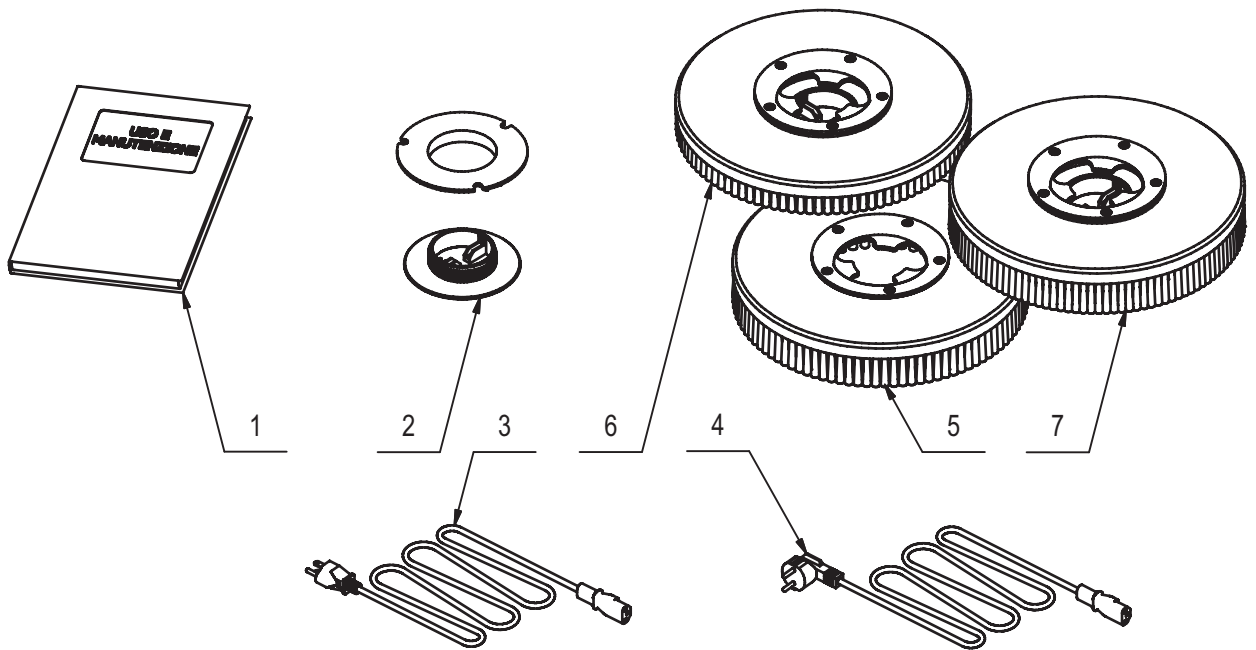

ACCESSORIES

REF	PART NO.	DESCRIPTION	QTY	REF	PART NO.	DESCRIPTION	QTY
1			1	5	GB14-421701	BRUSH	1
2	410575	CENTER LOCK	1	6	422001	PAD HOLDER	1
3	421359	CABLE	1	7	422213	PAD HOLDER	1
4	421360	CABLE	1