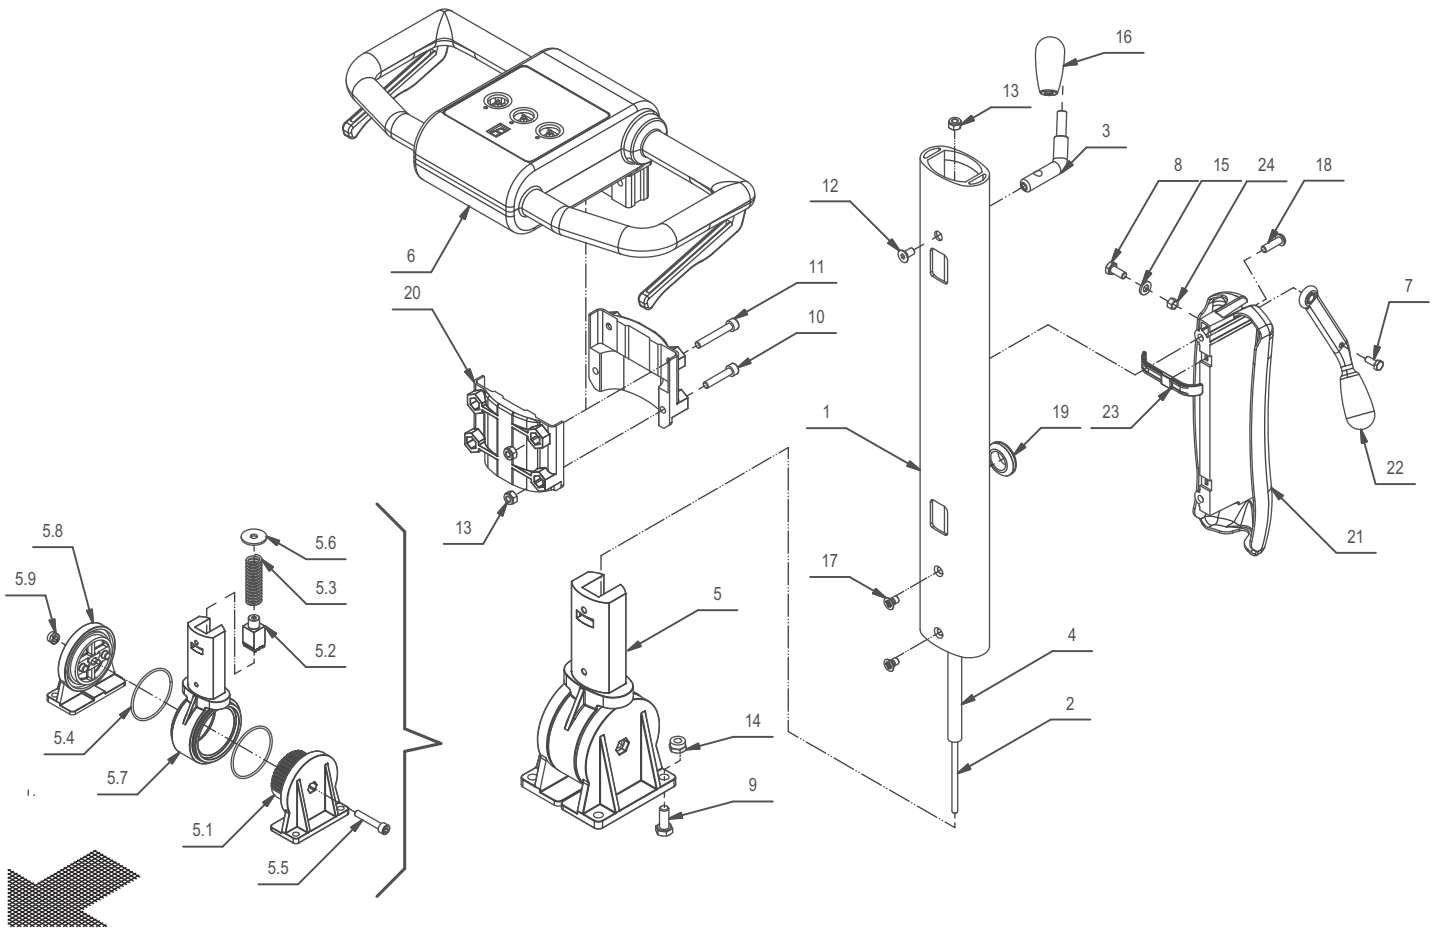

## SQUEEGEE ASSEMBLY

REF	PART NO.	DESCRIPTION	QTY	REF	PART NO.	DESCRIPTION	QTY
1	GB14-14-212936	BUSHING	3	10	GB14-421733	WING NUT	6
2	213231	SQUEEGEE BODY	1	11	421930	SCREW	2
3	407667	SCREW	2	12	GB14-421931	SCREW	2
4	408905	DOWEL	2	13	GB14-422112	OPENING	1
5	GB14-409157	WASHER	5	14	GB14-422113	O-RING	1
6	GB14-420648	FRONT RUBBER	1	15	GB14-423193	BLADE	1
7	GB14-420649	REAR RUBBER	1	16	GB14-423263	BLADE	1
8	GB14-421080	SCREW	3	17	424040	SCREW	2
9	GB14-421101	WHEEL	3		213157	SQUEEGEE ASSEMBLY	1

## SQUEEGEE CONTROL ASSEMBLY

REF	PART NO.	DESCRIPTION	QTY	REF	PART NO.	DESCRIPTION	QTY
1	213690	ARM	1	8	409162	WASHER	1
2	213691	SUPPORT	1	9	409382	SPLIT PIN	1
3	213723	SUPPORT	1	10	410225	KNOB	2
4	408517	SCREW	1	11	414689	SPACER	1
5	408651	SCREW	2	12	416781	LOCK NUT	1
6	409082	LOCK NUT	2	13	GB14-420695	CABLE	1
7	409156	WASHER	2	14	421730	SPRING	1

# HANDLE BAR ASSEMBLY

REF	PART NO.	DESCRIPTION	QTY	REF	PART NO.	DESCRIPTION	QTY
1	212367	ROD	1	9	408670	SCREW	4
2	212369	TIE ROD	1	10	408798	SCREW	2
3	212370	PIN	1	11	408802	SCREW	2
4	212371	PIPE	1	12	408965	SCREW	1
5	213171	JOINT	1	13	409082	LOCK NUT	5
5.1	416497	LEFT SUPPORT	1	14	409085	LOCK NUT	4
5.2	204457	PIN	1	15	409156	WASHER	1
5.3	416727	SPRING	1	16	410265	KNOB	1
5.4	416774	O-RING	2	17	415805	SCREW	2
5.5	416698	SCREW	1	18	415855	SCREW	2
5.6	409180	WASHER	1	19	416820	FAIRLEAD	1
5.7	212971	JOINT	1	20	420608	SUPPORT	2
5.8	416499	RIGHT SUPPORT	1	21	GB14-423322	COVER	1
5.9	409085	LOCK NUT	1	22	GB14-423323	LEVER	1
6	214261	STEERING WHEEL ASSEMBLY	1	23	423840	PLAQUE	1
7	GB14-407644	SCREW	1	24	423847	SPACER	1
8	407661	SCREW	1				

## ELECTRONIC CONTROL ASSEMBLY

REF	PART NO.	DESCRIPTION	QTY	REF	PART NO.	DESCRIPTION	QTY
1	407663	SCREW	1	5	GB14-423047	CABLE	1
2	409082	LOCK NUT	1	6	423067	PANEL	1
3	409156	WASHER	1	7	423068	COVER	1
4	421243	RELAY CARD	1				