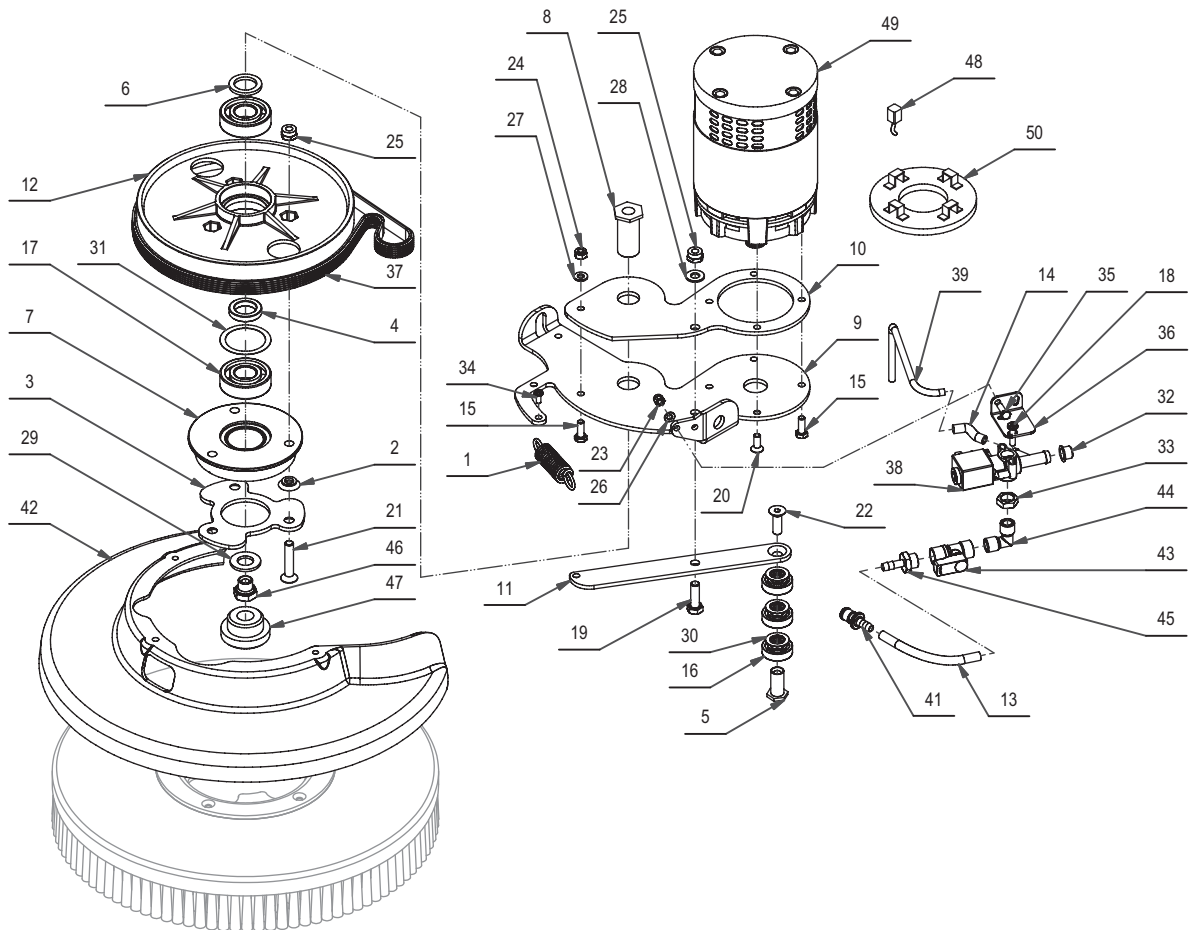

# ASSEMBLY FRAME

REF	PART NO.	DESCRIPTION	QTY	REF	PART NO.	DESCRIPTION	QTY
1	212368	BUSHING	2	23	409192	WASHER	2
2	212373	PIN	1	24	409666	CONNECTOR	2
3	212412	BUSHING	2	25	409683	HANDLE	1
4	213323	PROFILE	1	26	410277	CLAMP	6
5	214124	PLAQUE	1	27	415897	LOCK NUT	8
6	214125	SUPPORT	1	28	416319	RUBBER CAP	2
7	405832	DEADENING	1	29	420585	BATTERY BASE	1
8	407661	SCREW	1	30	420599	PLAQUE	1
9	407665	SCREW	1	31	GB14-420601	COVER	1
10	408674	SCREW	2	32	420672	SUCTION MOTOR	1
11	408690	SCREW	1	33	420674	WHEEL 200X42	2
12	408884	SCREW	2	34	421080	SCREW	2
13	408893	SCREW	2	35	421082	SCREW	2
14	408922	SCREW	8	36	421083	SCREW	4
15	409082	LOCK NUT	3	37	421106	CARBON BRUSH HOLDER	1
16	409085	LOCK NUT	2	38	GB14-421671	BATTERY CHARGER	1
17	409087	LOCK NUT	4	39	422078	SCREW	2
18	409091	LOCK NUT	2	40	422120	BUSHING	2
19	409138	WASHER	4	41	422540	CAP	2
20	409156	WASHER	3	42	422541	HOOK	2
21	409175	WASHER	3	43	423354	FRAME	1
22	409177	WASHER	4	44	423870	DEADENING	1