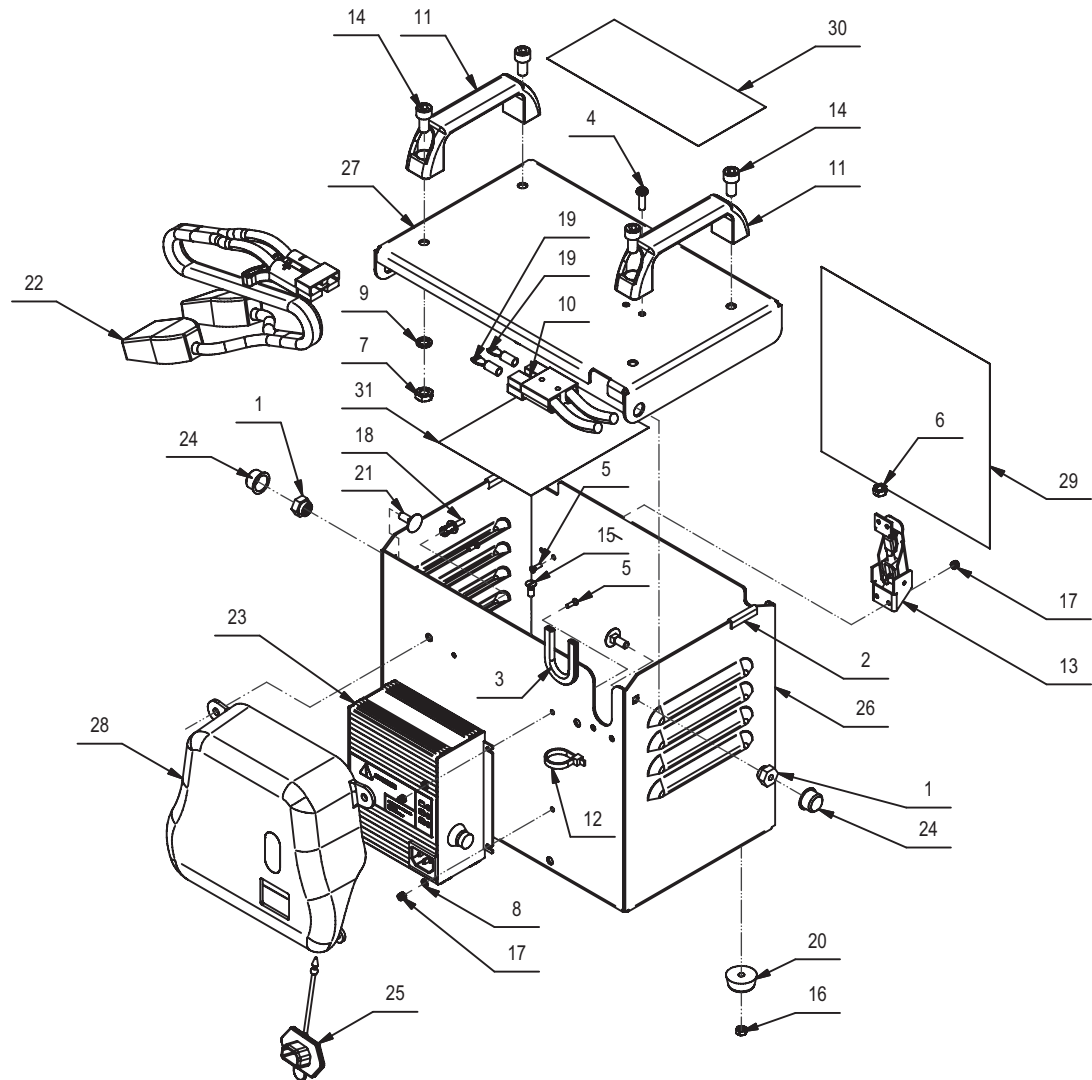

ASSEMBLY - BATTERY CHARGER

REF	PART NO.	DESCRIPTION	QTY	REF	PART NO.	DESCRIPTION	QTY
1	212368	BUSHING	2	17	415897	LOCK NUT	8
2	213322	PROFILE	2	18	415952	RIVET	4
3	213323	PROFILE	1	19	416048	CONNECTOR CONTACT	2
4	408893	SCREW	2	20	416319	RUBBER CAP	4
5	408922	SCREW	8	21	421080	SCREW	2
6	409040	NUT	2	22	421604	CABLE	1
7	409054	NUT	4	23	GB14-421671	BATTERY CHARGER	1
8	409138	WASHER	4	24	422540	CAP	2
9	409181	LOCK WASHER	4	25	422693	PROTECTION	1
10	409666	CONNECTOR	1	26	423660	BATTERY BASE	1
11	410272	HANDLE	2	27	423661	COVER	1
12	410277	CLAMP	1	28	423670	COVER	1
13	410329	HOOK	2	29	423787	DECAL	1
14	415765	SCREW	4	30	423788	DECAL	1
15	415817	SCREW	4	31	423789	DECAL	1
16	415886	NUT	4				

1.