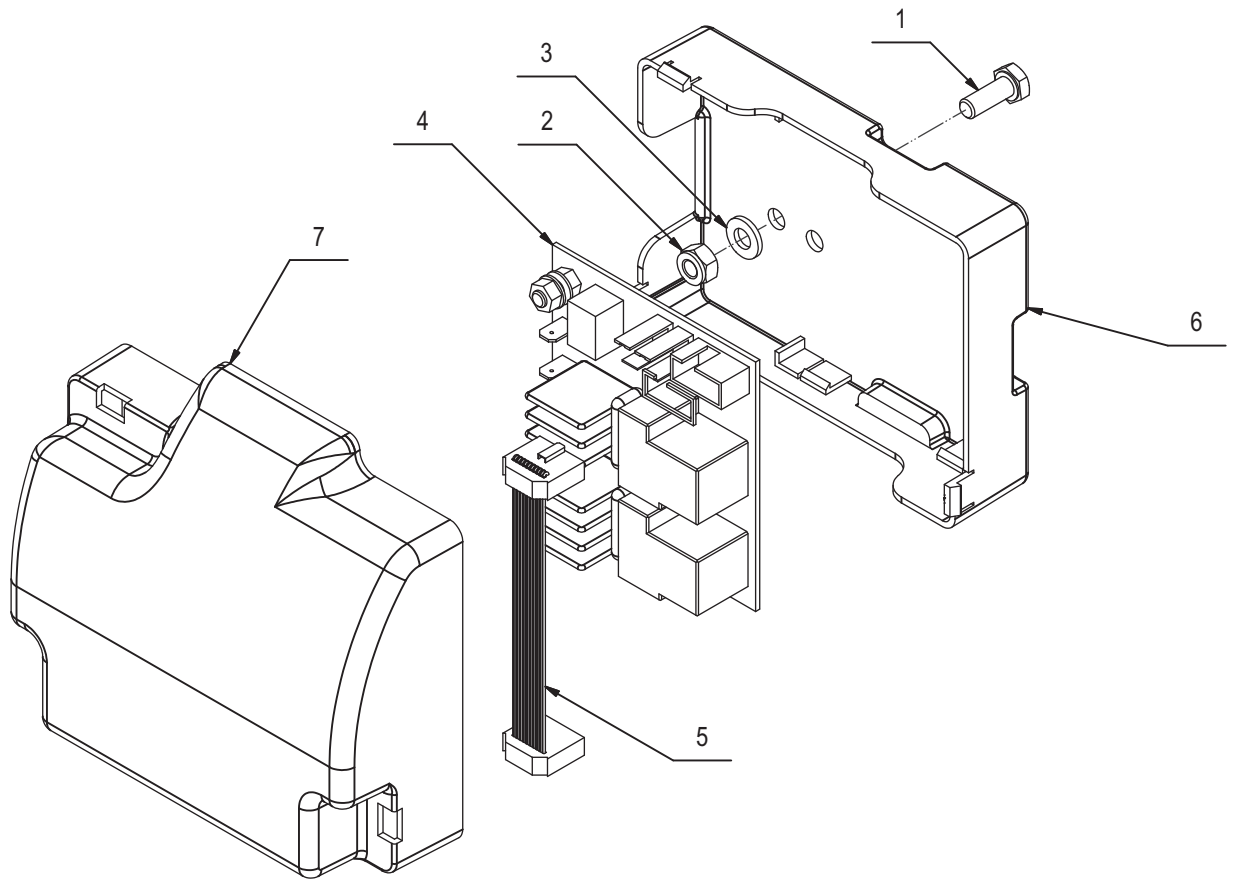

## SQUEEGEE CONTROL ASSEMBLY

REF	PART NO.	DESCRIPTION	QTY	REF	PART NO.	DESCRIPTION	QTY
1	213690	ARM	1	8	409162	WASHER	1
2	213691	SUPPORT	1	9	409382	SPLIT PIN	1
3	213723	SUPPORT	1	10	410225	KNOB	2
4	408517	SCREW	1	11	414689	SPACER	1
5	408651	SCREW	2	12	416781	LOCK NUT	1
6	409082	LOCK NUT	2	13	GB14-420695	CABLE	1
7	409156	WASHER	2	14	421730	SPRING	1

# HANDLE BAR ASSEMBLY

REF	PART NO.	DESCRIPTION	QTY	REF	PART NO.	DESCRIPTION	QTY
1	212367	ROD	1	9	408670	SCREW	4
2	212369	TIE ROD	1	10	408798	SCREW	2
3	212370	PIN	1	11	408802	SCREW	2
4	212371	PIPE	1	12	408965	SCREW	1
5	213171	JOINT	1	13	409082	LOCK NUT	5
5.1	416497	LEFT SUPPORT	1	14	409085	LOCK NUT	4
5.2	204457	PIN	1	15	409156	WASHER	1
5.3	416727	SPRING	1	16	410265	KNOB	1
5.4	416774	O-RING	2	17	415805	SCREW	2
5.5	416698	SCREW	1	18	415855	SCREW	2
5.6	409180	WASHER	1	19	416820	FAIRLEAD	1
5.7	212971	JOINT	1	20	420608	SUPPORT	2
5.8	416499	RIGHT SUPPORT	1	21	GB14-423322	COVER	1
5.9	409085	LOCK NUT	1	22	GB14-423323	LEVER	1
6	214261	STEERING WHEEL ASSEMBLY	1	23	423840	PLAQUE	1
7	GB14-407644	SCREW	1	24	423847	SPACER	1
8	407661	SCREW	1				

## HANDLE BAR ASSEMBLY (close-up)

REF	PART NO.	DESCRIPTION	QTY	REF	PART NO.	DESCRIPTION	QTY
1	214541	LEVER	1	12	414688	SPACER	1
2	400738	CABLE FASTENER	1	13	414707	BUSHING	1
3	408109	SPRING	1	14	415753	SCREW	1
4	GB14-408174	HANDLE BAR BODY	1	15	415866	SCREW	4
5	408834	SCREW	1	16	415898	LOCK NUT	1
6	408871	SCREW	12	17	416316	COVER	1
7	409077	LOCK NUT	1	18	GB14-421244	CARD	1
8	409139	WASHER	2	19	GB14-421748	MICROSWITCH	1
9	409144	WASHER	1	20	422110	CAP	1
10	409153	WASHER	1	21	GB14-423061	HANDLE BAR COVER	1
11	409827	PLUG	1	22	GB14-423065	DECAL	1

## ELECTRONIC CONTROL ASSEMBLY

REF	PART NO.	DESCRIPTION	QTY	REF	PART NO.	DESCRIPTION	QTY
1	407663	SCREW	1	5	GB14-423047	CABLE	1
2	409082	LOCK NUT	1	6	423067	PANEL	1
3	409156	WASHER	1	7	423068	COVER	1
4	421243	RELAY CARD	1				