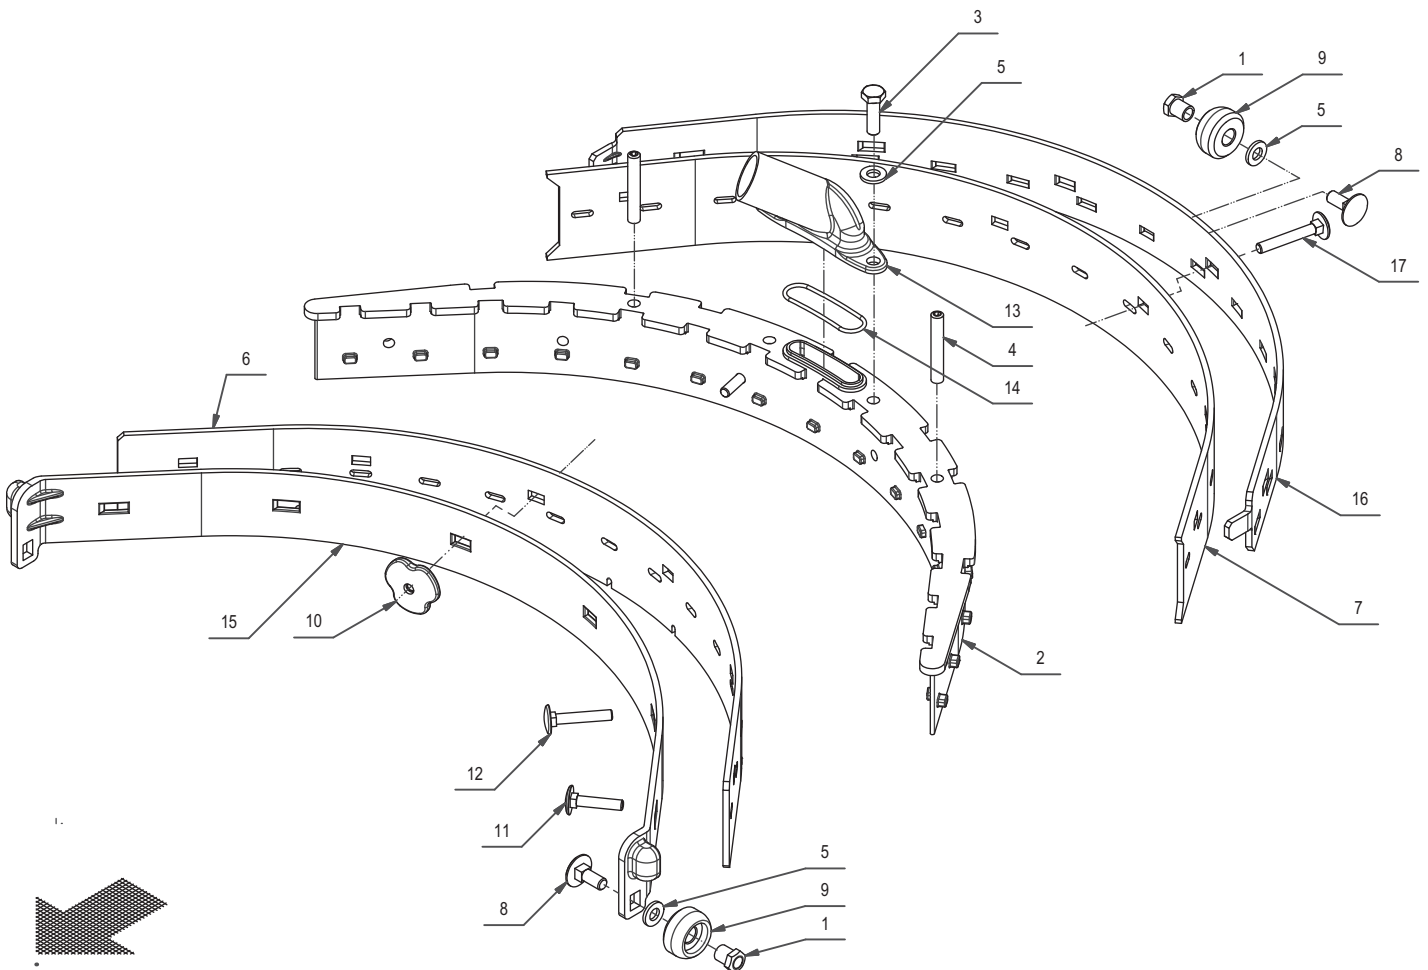

# ASSEMBLY FRAME

REF	PART NO.	DESCRIPTION	QTY	REF	PART NO.	DESCRIPTION	QTY
1	212368	BUSHING	2	23	409192	WASHER	2
2	212373	PIN	1	24	409666	CONNECTOR	2
3	212412	BUSHING	2	25	409683	HANDLE	1
4	213323	PROFILE	1	26	410277	CLAMP	6
5	214124	PLAQUE	1	27	415897	LOCK NUT	8
6	214125	SUPPORT	1	28	416319	RUBBER CAP	2
7	405832	DEADENING	1	29	420585	BATTERY BASE	1
8	407661	SCREW	1	30	420599	PLAQUE	1
9	407665	SCREW	1	31	GB14-420601	COVER	1
10	408674	SCREW	2	32	420672	SUCTION MOTOR	1
11	408690	SCREW	1	33	420674	WHEEL 200X42	2
12	408884	SCREW	2	34	421080	SCREW	2
13	408893	SCREW	2	35	421082	SCREW	2
14	408922	SCREW	8	36	421083	SCREW	4
15	409082	LOCK NUT	3	37	421106	CARBON BRUSH HOLDER	1
16	409085	LOCK NUT	2	38	GB14-421671	BATTERY CHARGER	1
17	409087	LOCK NUT	4	39	422078	SCREW	2
18	409091	LOCK NUT	2	40	422120	BUSHING	2
19	409138	WASHER	4	41	422540	CAP	2
20	409156	WASHER	3	42	422541	HOOK	2
21	409175	WASHER	3	43	423354	FRAME	1
22	409177	WASHER	4	44	423870	DEADENING	1

## ASSEMBLY TANKS - ACCESSORIES

REF	PART NO.	DESCRIPTION	QTY	REF	PART NO.	DESCRIPTION	QTY
1	213041	SUCTION HOSE	1	4	415952	RIVET	4
2	213190	CAP	1	5	420609	HOOK	2
2.1	212372	SUPPORT	1	6	421675	COVER	2
2.2	405466	GASKET	1	7	421744	FEMALE COUPLING	1
2.3	411988	CLAMP	1	8	421746	PIPE	1
2.4	416771	V-RING	1	9	421933	SOLUTION TANK	1
2.5	420604	CAP	1	10	421935	RECOVERY TANK	1
2.6	420606	FITTING	1	11	422004	CAP	1
2.7	420607	FITTING	1	12	422064	O-RING	1
2.8	421109	V-RING	1	13	422693	PROTECTION	1
2.9	421662	FILTER ASSEMBLY	1	14	423100	FILTER	1
3	408963	SCREW	4	15	423102	COVER	1

## SQUEEGEE CONTROL ASSEMBLY

REF	PART NO.	DESCRIPTION	QTY	REF	PART NO.	DESCRIPTION	QTY
1	213690	ARM	1	8	409162	WASHER	1
2	213691	SUPPORT	1	9	409382	SPLIT PIN	1
3	213723	SUPPORT	1	10	410225	KNOB	2
4	408517	SCREW	1	11	414689	SPACER	1
5	408651	SCREW	2	12	416781	LOCK NUT	1
6	409082	LOCK NUT	2	13	GB14-420695	CABLE	1
7	409156	WASHER	2	14	421730	SPRING	1