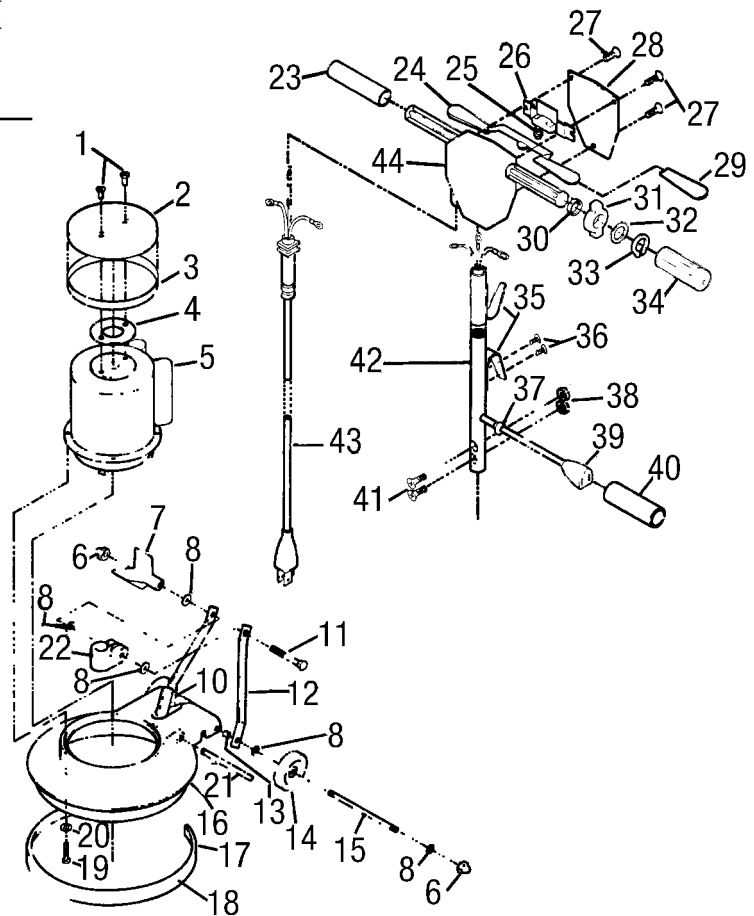

Ref. No.	Part No.	Description	Qty.
24	B980302	Trigger	1
25	B932123	Trigger Spring	1
26	B930431	Switch Assembly	1
27	B932631	Screw (8-32x1/2")	3
28	B205079	Switch Box Cover	1
29	B932062	Trigger Sleeve	2
30	B524548	Safety Latch Spring	1
31	B524244	Safety Latch	1
32	B524825	Safety Latch Spacer	1
33	B914705	Ring	1
34	B524716	Left Handle Grip	1
35	B932090	Cord Hook	2
36	B932647	Screw	4
37	B205084	Strain Relief	1
38	B932724	Hex Nut w/washer (1/2-20)	2
39	B700547	Cord Set (14/3 x 44")	1
40	B525311	Restraint Shroud	1
41	B932653	Screw (1/4-20x1 1/2")	2
42	B600670	Handle Pipe	1
43	B930404	Cord Set (14/3x50ft.)	1
44	B527563	Switch Box	1
45	B526148	Washer	4
46	B932687	Nut, Acorn	2

PULLMAN-HOLT

10702 N 46th Street • Tampa, FL 33617

(813)971-2223 • fax (813) 971-6090

www.pullmanholtcorp.com