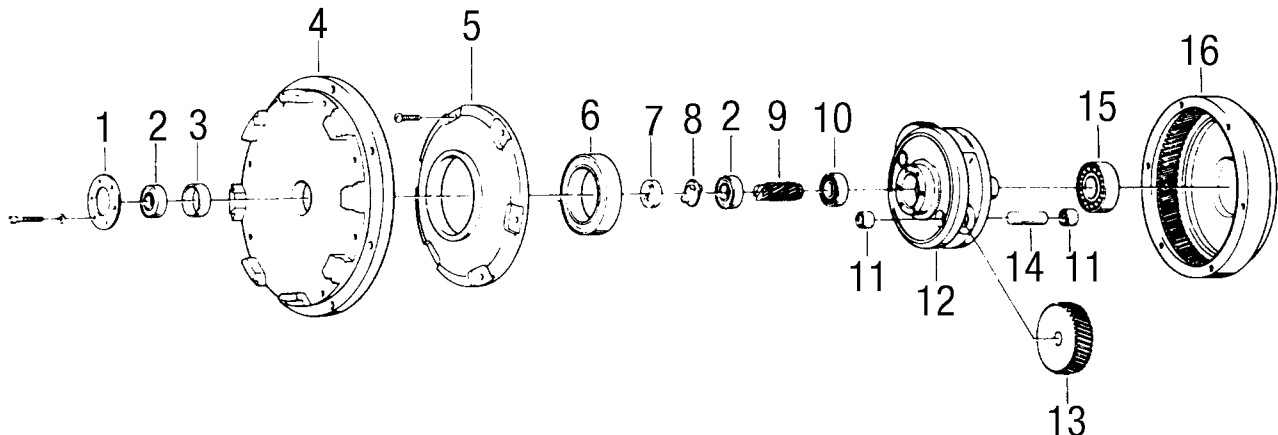

## Replacement Parts List

Save For Future Reference

### GEAR ASSEMBLY

Ref. No.	Part No.	Description	Qty.	Ref. No.	Part No.	Description	Qty.
1	B700855	Retainer Plate	1	12	B700844	Cage (for 2 idler gears)	1
2	B700854	Bearing	2		B703862	Cage (or 3 idler gears)	
3	B700853	Spacer Sleeve	1	13	B700843	Idler Gear	2
4	B700852	Endshield	1			All models, D&E, suffix	3
5	B700851	Housing Cover	1	14	B700842	Shaft	
6	B700850	Bearing	1			B13B	1
7	B700849	Retainer	1			All models, D&E, suffix	2
8	B700848	Coupling	1			All models, F, suffix	3
9	B700847	Pinion Gear	1	15	B700841	Bearing	1
10	B700846	Bearing	1	16	B700840	Drive Housing	1
11	B700845	Needle Bearing	2				
		B13B	4				
		All models, D&E, suffix	4				
		All models, F, suffix	6				

# CHASSIS & HANDLE ASSEMBLY

Ref. No.	Part No.	Description	Qty.
1	B932668	Screw (10-32x 1/2")	2
2	B205081	Motor Canopy	1
3	B527092	Canopy Bumper	1
4	B930522	Canopy Spacer	1
5	B200140	Motor Assembly 1.0HP (All E Models)	1
5	B200141	Motor Assembly 1.5HP (All F Models)	1
5A	B700791	Motor Only - 1.0HP (All E Models)	1
5A	B700792	Motor Only - 1.5HP (All F Models)	1
5B	B700793	Gear Box Only - 1.0HP (All E Models)	1
5B	B700794	Gear Box Only - 1.5HP (All F Models)	1
6	B932661	Cap Nut	1
7	B600691	Star Latch	1
8	B932648	Washer	5
10	B980079	Handle Tee	1
11	B700960	Carriage Bolt ( 3/8-16x5")	1
12	B701001	External Strut	2
13	B700734	Compression Spring	2
14	B700533	Wheel & Spanner	2
15	B701000	Wheel Axle	1
16	B800119	18" Chassis Painted	1
17	B521266	Bumper Only - 18"	1
18	B521265	Bumper Insert - 18"	1
19	B932671	Screw (1/4"-20x1")	4
20	B932654	Lock Washer	4
21	B932536	Tee Shaft	1
22	B932079	Handle Clamp	1
23	B932046	Handle Grip, Right	1