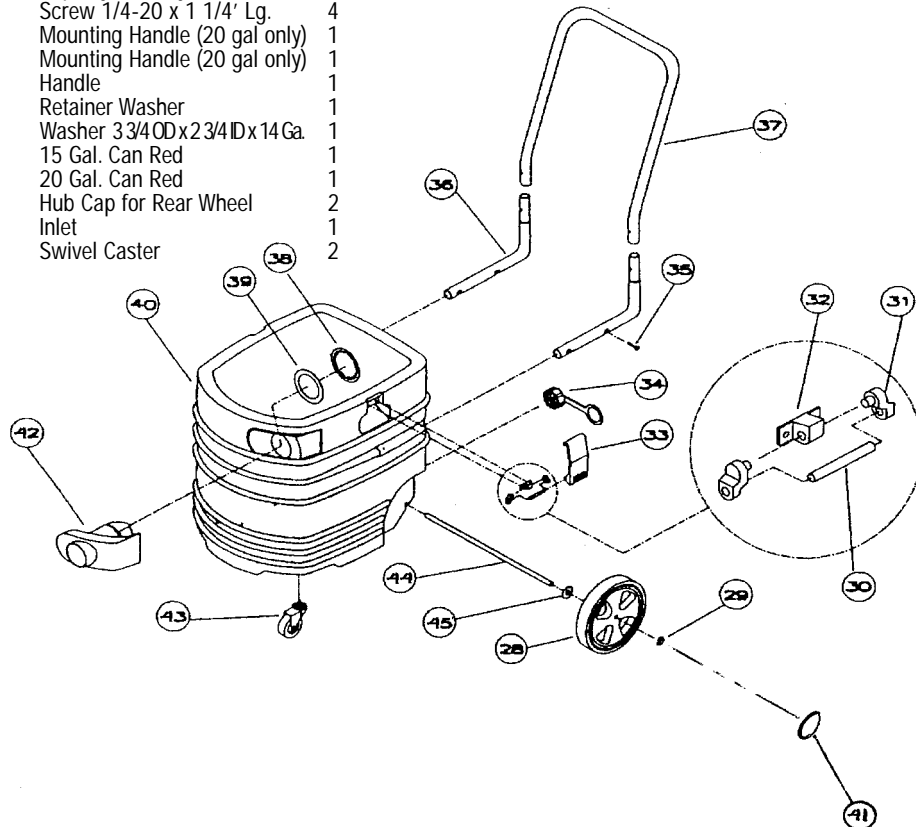

PULLMAN-HOLT

Replacement Parts List

Save For Future Reference

Evacuator Series

15 & 20 Gallon Wet/Dry Vacuum Cleaner

REPLACEMENT PARTS LIST: VACMOBILE ASSEMBLY

Ref. No.	Part No.	Description	Qty.
28	PV30093	Rear Wheel	2
29	PV30026	Axle Cap	2
30	PV30028	Latch Pin	2
31	PV10017	Link for Latch	4
32	PV10018	Mount for Latch	2
33	PV10007	Latch	2
34	PV30024	Cap Asy w/ Lanyard for Drain	1
35	PV30066	Screw 1/4-20 x 1 1/4' Lg.	4
36A	PV30046-L	Mounting Handle (20 gal only)	1
36B	PV30046-R	Mounting Handle (20 gal only)	1
37	PV30047	Handle	1
38	PV30029	Retainer Washer	1
39	PV30060	Washer 3 3/4 OD x 2 3/4 ID x 14 Ga.	1
40A	PV30023	15 Gal. Can Red	1
40B	PV30043	20 Gal. Can Red	1
41	PV30097	Hub Cap for Rear Wheel	2
42	PV10006	Inlet	1
43	PV30027	Swivel Caster	2

REPLACEMENT PARTS LIST: MOTOR HEAD ASSEMBLY

Ref. No.	Part No.	Description	Qty.
1	PV30001	Screw 1/4-20 x 8 3/4 lg	2
2	B260781	Knob&RodAsy	1
3	PV10003	Handle	1
4	PV10002	Dome	1
5	PV30004	Switch	1
6	PV30017	Push-on Retainer Washer	12
7	PV30013	Gasket Cooling Chamber	1
8	PV30012	Gasket Hot Air Chamber	1
9	PV30009	Screw 1/4" Hi-b x 3/4 Lg.	5
10	PV10001	Blower Chamber	1
11	B703773	Cord set 120V	1
12	PV30006-A	Gasket Motor Top	1
I3A	B703772	Vac Motor 120 V	1
I3B	B910523	Vac Motor 220 V	1
14	PV30062	Gasket Motor - Bottom	1
15	PV30049	Sound Dampening Pad	1
16	PV10004	Float	1
17	PV10000	Can Cap	1
18	PV30000	Tee Nut	2
19	PV30008	Gasket Can Cap	1
20	PV10005	Filter Cleaning Ring	1
21	PV30021	SS Hairpin	1
22	PV30071	Cartridge Filter	1
23	PV30061	Never - Clog Filter Bag	1
24	PV30087	Hose Strap	1
25	PV30072	Thumb Screw	2
26	PV30086	Cord Strap	1
27	B703774	Motor Connecting Wire	2
not shown	B703781	Carbon Brush for Motor	2