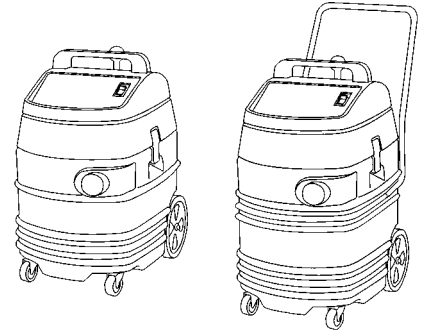

PULLMAN-HOLT

Replacement Parts List

Save For Future Reference

Evacuator Series

15 & 20 Gallon Wet/Dry Vacuum Cleaner

REPLACEMENT PARTS LIST: VACMOBILE ASSEMBLY

Ref. No.	Part No.	Description	Qty.
28	PV30093	Rear Wheel	2
29	PV30026	Axle Cap	2
30	PV30028	Latch Pin	2
31	PV10017	Link for Latch	4
32	PV10018	Mount for Latch	2
33	PV10007	Latch	2
34	PV30024	Cap Asy w/ Lanyard for Drain	1
35	PV30066	Screw 1/4-20 x 1 1/4' Lg.	4
36A	PV30046-L	Mounting Handle (20 gal only)	1
36B	PV30046-R	Mounting Handle (20 gal only)	1
37	PV30047	Handle	1
38	PV30029	Retainer Washer	1
39	PV30060	Washer 3 3/4 OD x 2 3/4 ID x 14 Ga.	1
40A	PV30023	15 Gal. Can Red	1
40B	PV30043	20 Gal. Can Red	1
41	PV30097	Hub Cap for Rear Wheel	2
42	PV10006	Inlet	1
43	PV30027	Swivel Caster	2