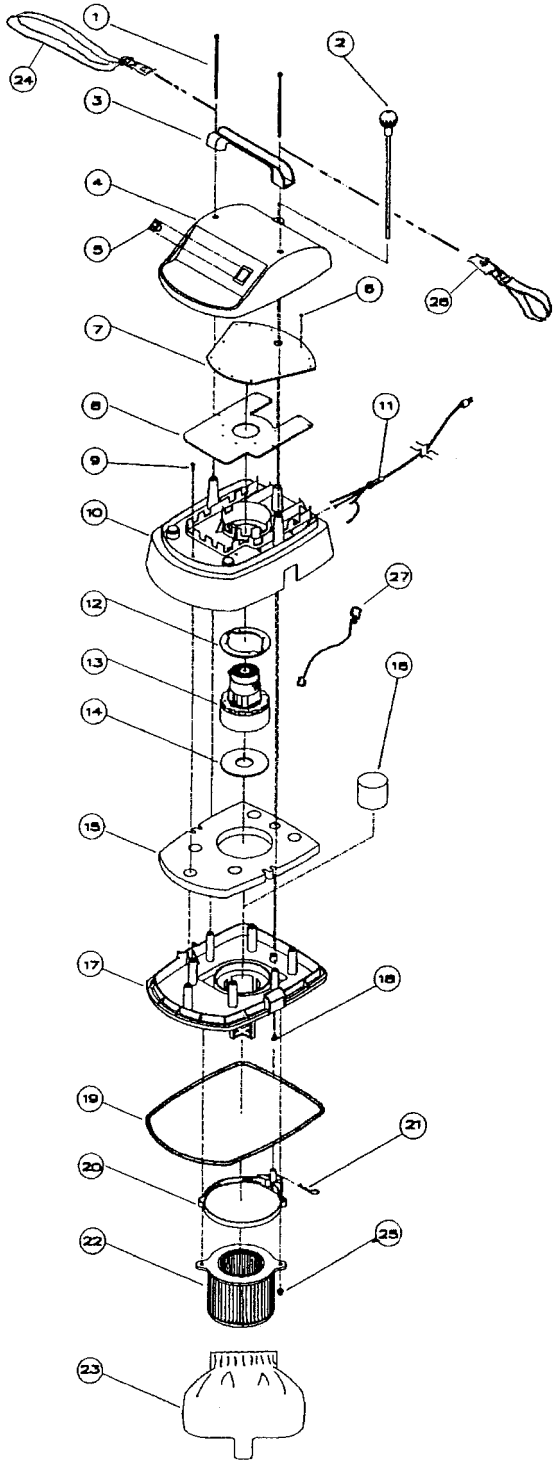

PULLMAN-HOLT

Replacement Parts List

Save For Future Reference

Evacuator Series

15 & 20 Gallon Wet/Dry Vacuum Cleaner

REPLACEMENT PARTS LIST: VACMOBILE ASSEMBLY

Ref. No.	Part No.	Description	Qty.
28	PV30093	Rear Wheel	2
29	PV30026	Axle Cap	2
30	PV30028	Latch Pin	2
31	PV10017	Link for Latch	4
32	PV10018	Mount for Latch	2
33	PV10007	Latch	2
34	PV30024	Cap Asy w/ Lanyard for Drain	1
35	PV30066	Screw 1/4-20 x 1 1/4' Lg.	4
36A	PV30046-L	Mounting Handle (20 gal only)	1
36B	PV30046-R	Mounting Handle (20 gal only)	1
37	PV30047	Handle	1
38	PV30029	Retainer Washer	1
39	PV30060	Washer 3 3/4 OD x 2 3/4 ID x 14 Ga.	1
40A	PV30023	15 Gal. Can Red	1
40B	PV30043	20 Gal. Can Red	1
41	PV30097	Hub Cap for Rear Wheel	2
42	PV10006	Inlet	1
43	PV30027	Swivel Caster	2

REPLACEMENT PARTS LIST: MOTOR HEAD ASSEMBLY

Ref. No.	Part No.	Description	Qty.
1	PV30001	Screw 1/4-20 x 8 3/4 lg	2
2	B260781	Knob&RodAsy	1
3	PV10003	Handle	1
4	PV10002	Dome	1
5	PV30004	Switch	1
6	PV30017	Push-on Retainer Washer	12
7	PV30013	Gasket Cooling Chamber	1
8	PV30012	Gasket Hot Air Chamber	1
9	PV30009	Screw 1/4" Hi-b x 3/4 Lg.	5
10	PV10001	Blower Chamber	1
11	B703773	Cord set 120V	1
12	PV30006-A	Gasket Motor Top	1
I3A	B703772	Vac Motor 120 V	1
I3B	B910523	Vac Motor 220 V	1
14	PV30062	Gasket Motor - Bottom	1
15	PV30049	Sound Dampening Pad	1
16	PV10004	Float	1
17	PV10000	Can Cap	1
18	PV30000	Tee Nut	2
19	PV30008	Gasket Can Cap	1
20	PV10005	Filter Cleaning Ring	1
21	PV30021	SS Hairpin	1
22	PV30071	Cartridge Filter	1
23	PV30061	Never - Clog Filter Bag	1
24	PV30087	Hose Strap	1
25	PV30072	Thumb Screw	2
26	PV30086	Cord Strap	1
27	B703774	Motor Connecting Wire	2
not shown	B703781	Carbon Brush for Motor	2