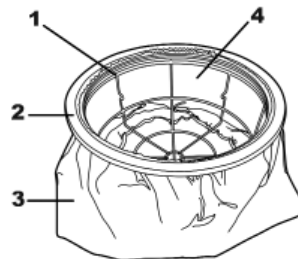

PULLMAN-HOLT

REPLACEMENT PARTS LIST

Save for future reference

102-12P Wet/Dry Vacuum

Motorhead Assembly

Ref.	Part No.	Description	Qty
1	B701062	Cord Set	1
2	B701063	Strain Relief	1
3	B910014	Ground Screw	1
4	B522099	Dome	1
5	B521533	Gasket	1
6	B527458	Blower Chamber Assembly	1
7	B911083	Gasket	1
8A	B527297	Motor 115V	1
8B	B701293	Motor 230V	1
9	B910091	Gasket	1
10	B913397	Screen Fan Guard	1
11	B911803	Gasket	1
12	B600257	Can Cap	1
13	B911974	Handle	1
14	B910008	Switch Plate	1
15	B701061	Rocker Switch	1
16	B910055	Spacer	7
17	B910004	Wire Assembly	1
18	B700628	Brush Mechanism	2
19	B600404	Splash Guard	1
20	B524231	Spacer Nuts	7
	B160244	Complete Head Assembly	1

Modular Filter Assembly

Ref.	Part No.	Description	Qty
1	B000403	Filter Frame	1
2	B000404	16" Airseal Gasket	1
3	B000407	Never Clog Filter 16" Diameter	1
4	B000402	Moleskin Filter 16" Diameter	1

Wet Pan 16" Diameter
B260200

VACMOBILE ASSEMBLY

Ref.	Part No.	Description	Qty	Ref.	Part No.	Description	Qty
1	B911992	Handle	1	15	B980228	Flange Nut	1
2	B520915	Handle Clamp	2	17	B910035	Acorn Nut	5
3	B520104	Handle Support	2	18	B260562	Inlet Connector	1
4	B932637	Bolt .25-20 x 1.25	2	19	B520376	Inlet Gasket	1
5	B703544	Wheel	2	20	B600664	Scoop	1
5*	B701575	Wheel - Prior to June 2010	2	21	B521454	Vac Head Clamp	3
6	B910073	Cap Nut	2	22	B911577	Screw	5
7	B980557	Hex Nut	2	23	B521088	Back Up Plate	2
8	B521101	Frame	1	24	B521086	Handle Bracket	2
9	B980556	Washer	2	25	B703549	Hub Cap Cover	2
10	B910518	Non-Lock, Caster	2	26	B910013	Nut	2
11	B520353	Trim Plug	2	27	B910028	Bolt 10-24 x .50	2
13	B960941	Dump Valve	1	28	B521114	12 Gal. Poly Tank Assembly	1
14	B700531	Gasket	2				