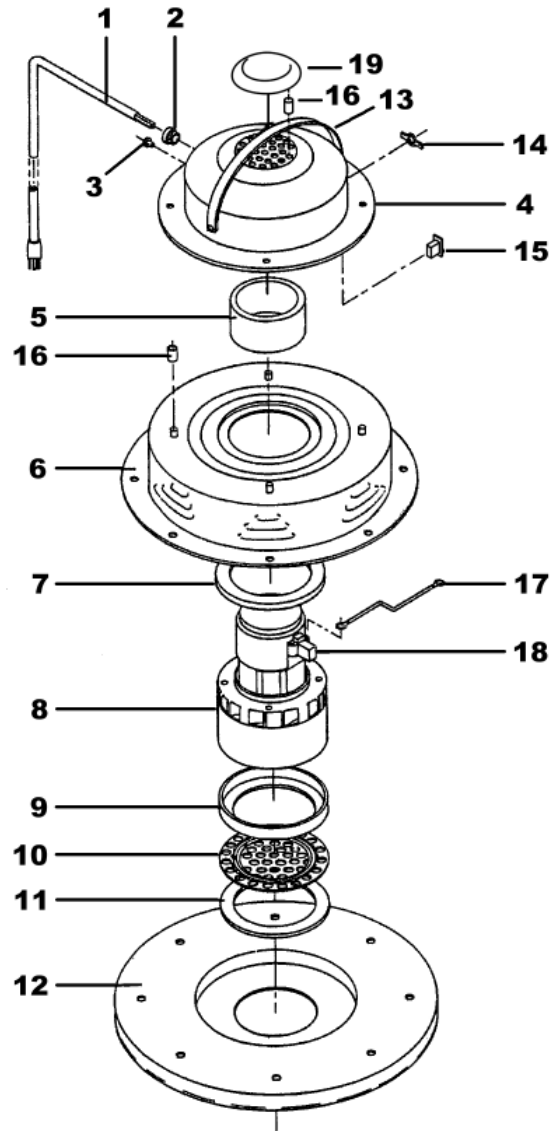

PULLMAN-HOLT

REPLACEMENT PARTS LIST

Save for future reference

102-12P Wet/Dry Vacuum

Motorhead Assembly

Ref.	Part No.	Description	Qty
1	B701062	Cord Set	1
2	B701063	Strain Relief	1
3	B910014	Ground Screw	1
4	B522099	Dome	1
5	B521533	Gasket	1
6	B527458	Blower Chamber Assembly	1
7	B911083	Gasket	1
8A	B527297	Motor 115V	1
8B	B701293	Motor 230V	1
9	B910091	Gasket	1
10	B913397	Screen Fan Guard	1
11	B911803	Gasket	1
12	B600257	Can Cap	1
13	B911974	Handle	1
14	B910008	Switch Plate	1
15	B701061	Rocker Switch	1
16	B910055	Spacer	7
17	B910004	Wire Assembly	1
18	B700628	Brush Mechanism	2
19	B600404	Splash Guard	1
20	B524231	Spacer Nuts	7
	B160244	Complete Head Assembly	1

Modular Filter Assembly

Ref.	Part No.	Description	Qty
1	B000403	Filter Frame	1
2	B000404	16" Airseal Gasket	1
3	B000407	Never Clog Filter 16" Diameter	1
4	B000402	Moleskin Filter 16" Diameter	1

Wet Pan 16" Diameter
B260200

VACMOBILE ASSEMBLY

Ref.	Part No.	Description	Qty	Ref.	Part No.	Description	Qty
1	B911992	Handle	1	15	B980228	Flange Nut	1
2	B520915	Handle Clamp	2	17	B910035	Acorn Nut	5
3	B520104	Handle Support	2	18	B260562	Inlet Connector	1
4	B932637	Bolt .25-20 x 1.25	2	19	B520376	Inlet Gasket	1
5	B703544	Wheel	2	20	B600664	Scoop	1
5*	B701575	Wheel - Prior to June 2010	2	21	B521454	Vac Head Clamp	3
6	B910073	Cap Nut	2	22	B911577	Screw	5
7	B980557	Hex Nut	2	23	B521088	Back Up Plate	2
8	B521101	Frame	1	24	B521086	Handle Bracket	2
9	B980556	Washer	2	25	B703549	Hub Cap Cover	2
10	B910518	Non-Lock, Caster	2	26	B910013	Nut	2
11	B520353	Trim Plug	2	27	B910028	Bolt 10-24 x .50	2
13	B960941	Dump Valve	1	28	B521114	12 Gal. Poly Tank Assembly	1
14	B700531	Gasket	2				