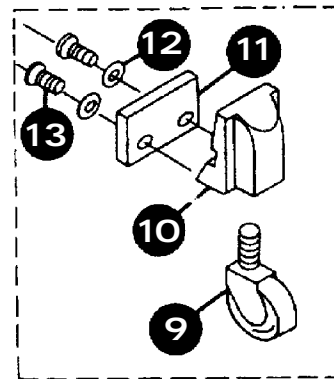

# REPLACEMENT PARTS LIST

### Motorhead Assembly

Ref. No.	B Part No.	Description	Qty.
1	B000511	Cord Set	1
2	B910089	Strain Relief	1
3	B910014	Ground Screw	1
4	B912781	Dome	1
5	B521533	Gasket	1
6	B527461	Blower Chamber Assembly	1
7	B911803	Gasket	1
8A	B527297	Motor 115V	1
8B	B910523	Motor 220V	1
9	B910091	Gasket	1
10	B913397	Screen Fan Guard	1
11	B911803	Gasket	1
12	B600254	Can Cap	1
13	B911974	Handle	1
14	B910008	Switch Plate	1
15	B000541	Switch	1
16	B910055	Spacer	4
17	B910004	Wire Assembly	1
18	B700628	Brush Mechanism	2
<b>Not Shown</b>			
	B700692	Ball Bearing (Comm. End)	1
	B526370	Ball Bearing (Shaft End)	1
	B520532	Complete Motorhead (Red)	1
	B527142	Complete Motorhead (White)	1

Ref. No.	B Part No.	Description	Qty.
1A	B910070	Handle Fits 6, 9½ & 12 Gal.	1
1B	B911992	Handle Fits 15 Gal.	1
2	B000530	Tool Basket	1
3	B910073	Hub Caps	2
4	B910510	8" Wheels	2
5	B912858	Axle Casting CRS Tank	1
6A	B520365	6 Gal. CRS Tank	1
6B	B910059	9½ Gal. CRS Tank	1
6C	B910063	12 Gal. CRS Tank	1
6D	B910060	9½ Gal. SS Tank	1
6E	B910064	12 Gal. SS Tank	1
6F	B970061	15 Gal. SS Tank	1
7	B000338	Hose Adapter	1
8A	B524175	Non-Locking Caster Aby	1
8B	B000572	Locking Caster Aby (Not Shown)	1
9A	B910518	Non-Locking Caster	1
9B	B910520	Locking Caster	1
10	B970250	Caster Mount	1
11	B911793	Bracket	1
12	B910327	Washers	2
13	B932645	Screws	2
14A	B912475	Aluminum Dump Valve*	1
14B	B000529	Bronze Dump Valve*	1