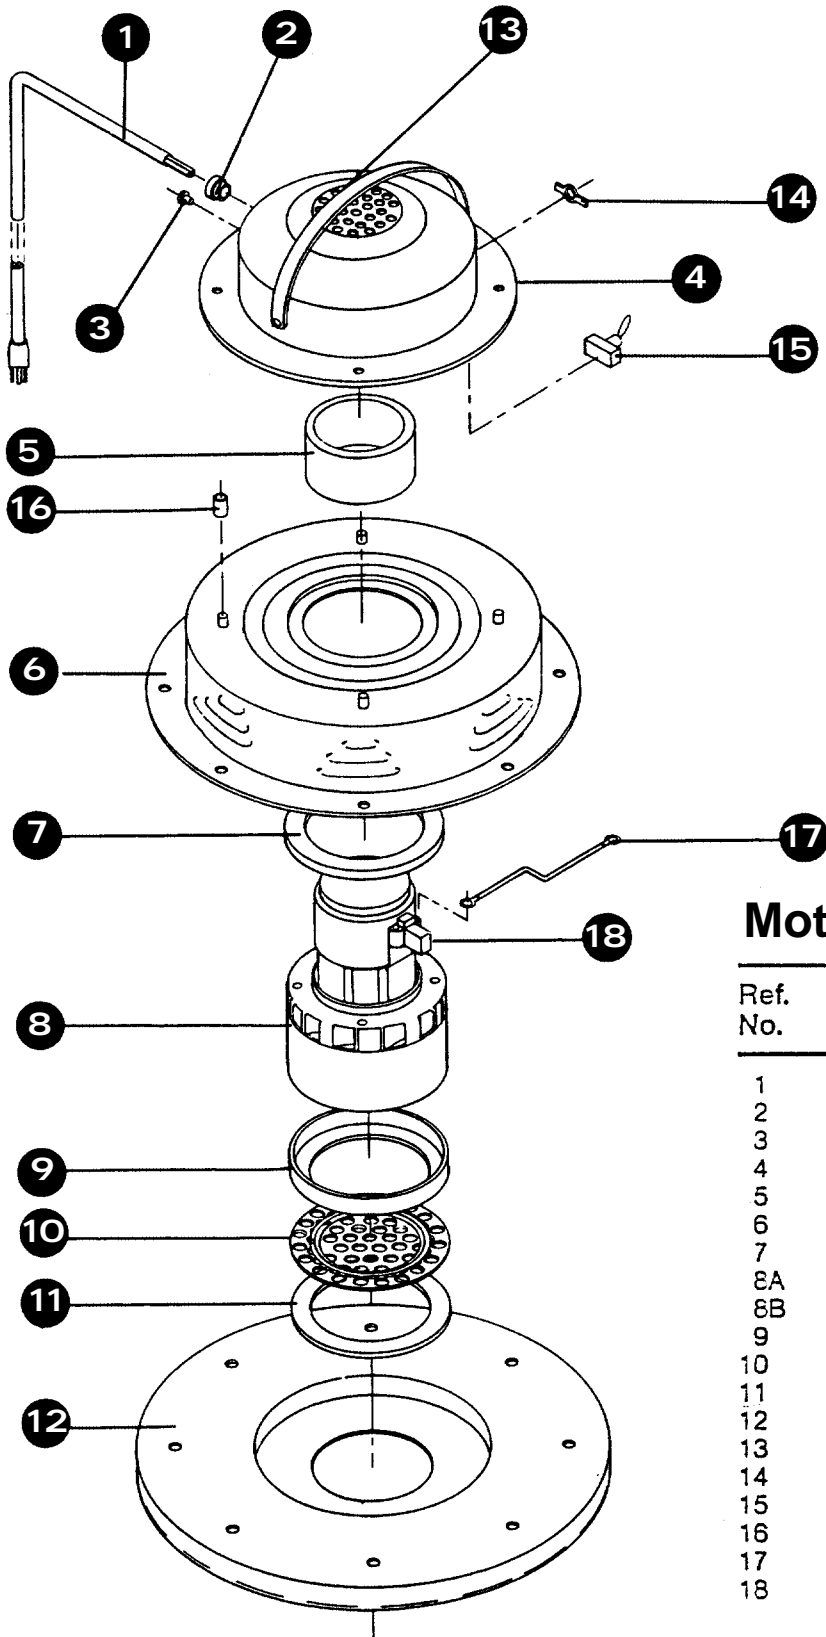

REPLACEMENT PARTS LIST

Steel Wet/Dry Vacuum Cleaners