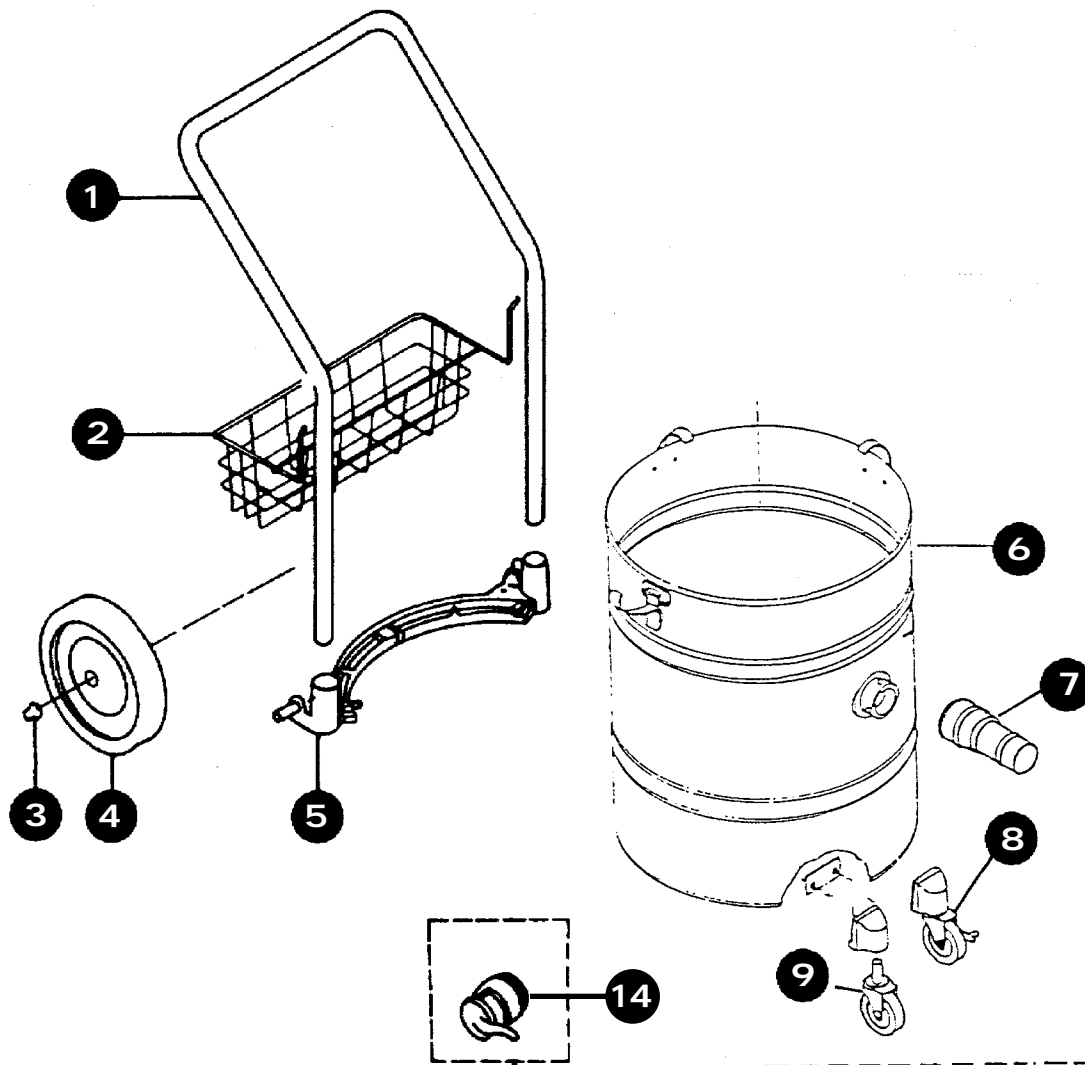

# REPLACEMENT PARTS LIST

### Motorhead Assembly

Ref. No.	B Part No.	Description	Qty.
1	B000511	Cord Set	1
2	B910089	Strain Relief	1
3	B910014	Ground Screw	1
4	B912781	Dome	1
5	B521533	Gasket	1
6	B527461	Blower Chamber Assembly	1
7	B911803	Gasket	1
8A	B527297	Motor 115V	1
8B	B910523	Motor 220V	1
9	B910091	Gasket	1
10	B913397	Screen Fan Guard	1
11	B911803	Gasket	1
12	B600254	Can Cap	1
13	B911974	Handle	1
14	B910008	Switch Plate	1
15	B000541	Switch	1
16	B910055	Spacer	4
17	B910004	Wire Assembly	1
18	B700628	Brush Mechanism	2
<b>Not Shown</b>			
	B700692	Ball Bearing (Comm. End)	1
	B526370	Ball Bearing (Shaft End)	1
	B520532	Complete Motorhead (Red)	1
	B527142	Complete Motorhead (White)	1

Ref. No.	B Part No.	Description	Qty.
1A	B910070	Handle Fits 6, 9½ & 12 Gal.	1
1B	B911992	Handle Fits 15 Gal.	1
2	B000530	Tool Basket	1
3	B910073	Hub Caps	2
4	B910510	8" Wheels	2
5	B912858	Axle Casting CRS Tank	1
6A	B520365	6 Gal. CRS Tank	1
6B	B910059	9½ Gal. CRS Tank	1
6C	B910063	12 Gal. CRS Tank	1
6D	B910060	9½ Gal. SS Tank	1
6E	B910064	12 Gal. SS Tank	1
6F	B970061	15 Gal. SS Tank	1
7	B000338	Hose Adapter	1
8A	B524175	Non-Locking Caster Aby	1
8B	B000572	Locking Caster Aby (Not Shown)	1
9A	B910518	Non-Locking Caster	1
9B	B910520	Locking Caster	1
10	B970250	Caster Mount	1
11	B911793	Bracket	1
12	B910327	Washers	2
13	B932645	Screws	2
14A	B912475	Aluminum Dump Valve*	1
14B	B000529	Bronze Dump Valve*	1